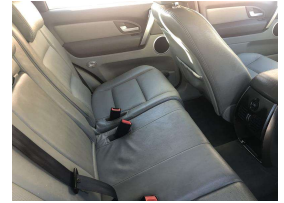

2009 Ford Territory SY TERRITORY GHIA AW

VEHICLE INFORMATION

Cash Price

Includes GST,
Registration &
Licensing

$12,999

Finance may be
available on this
vehicle.
Ask one of our
friendly staff for
more information.