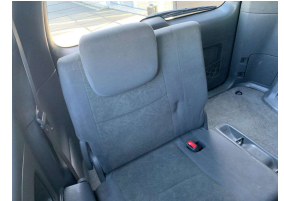

2007 Toyota Land Cruiser Prado VX Diesel NZ New

VEHICLE INFORMATION

Cash Price

Includes GST,
Registration &
Licensing

$27,999

Finance may be
available on this
vehicle.
Ask one of our
friendly staff for
more information.

MARAC